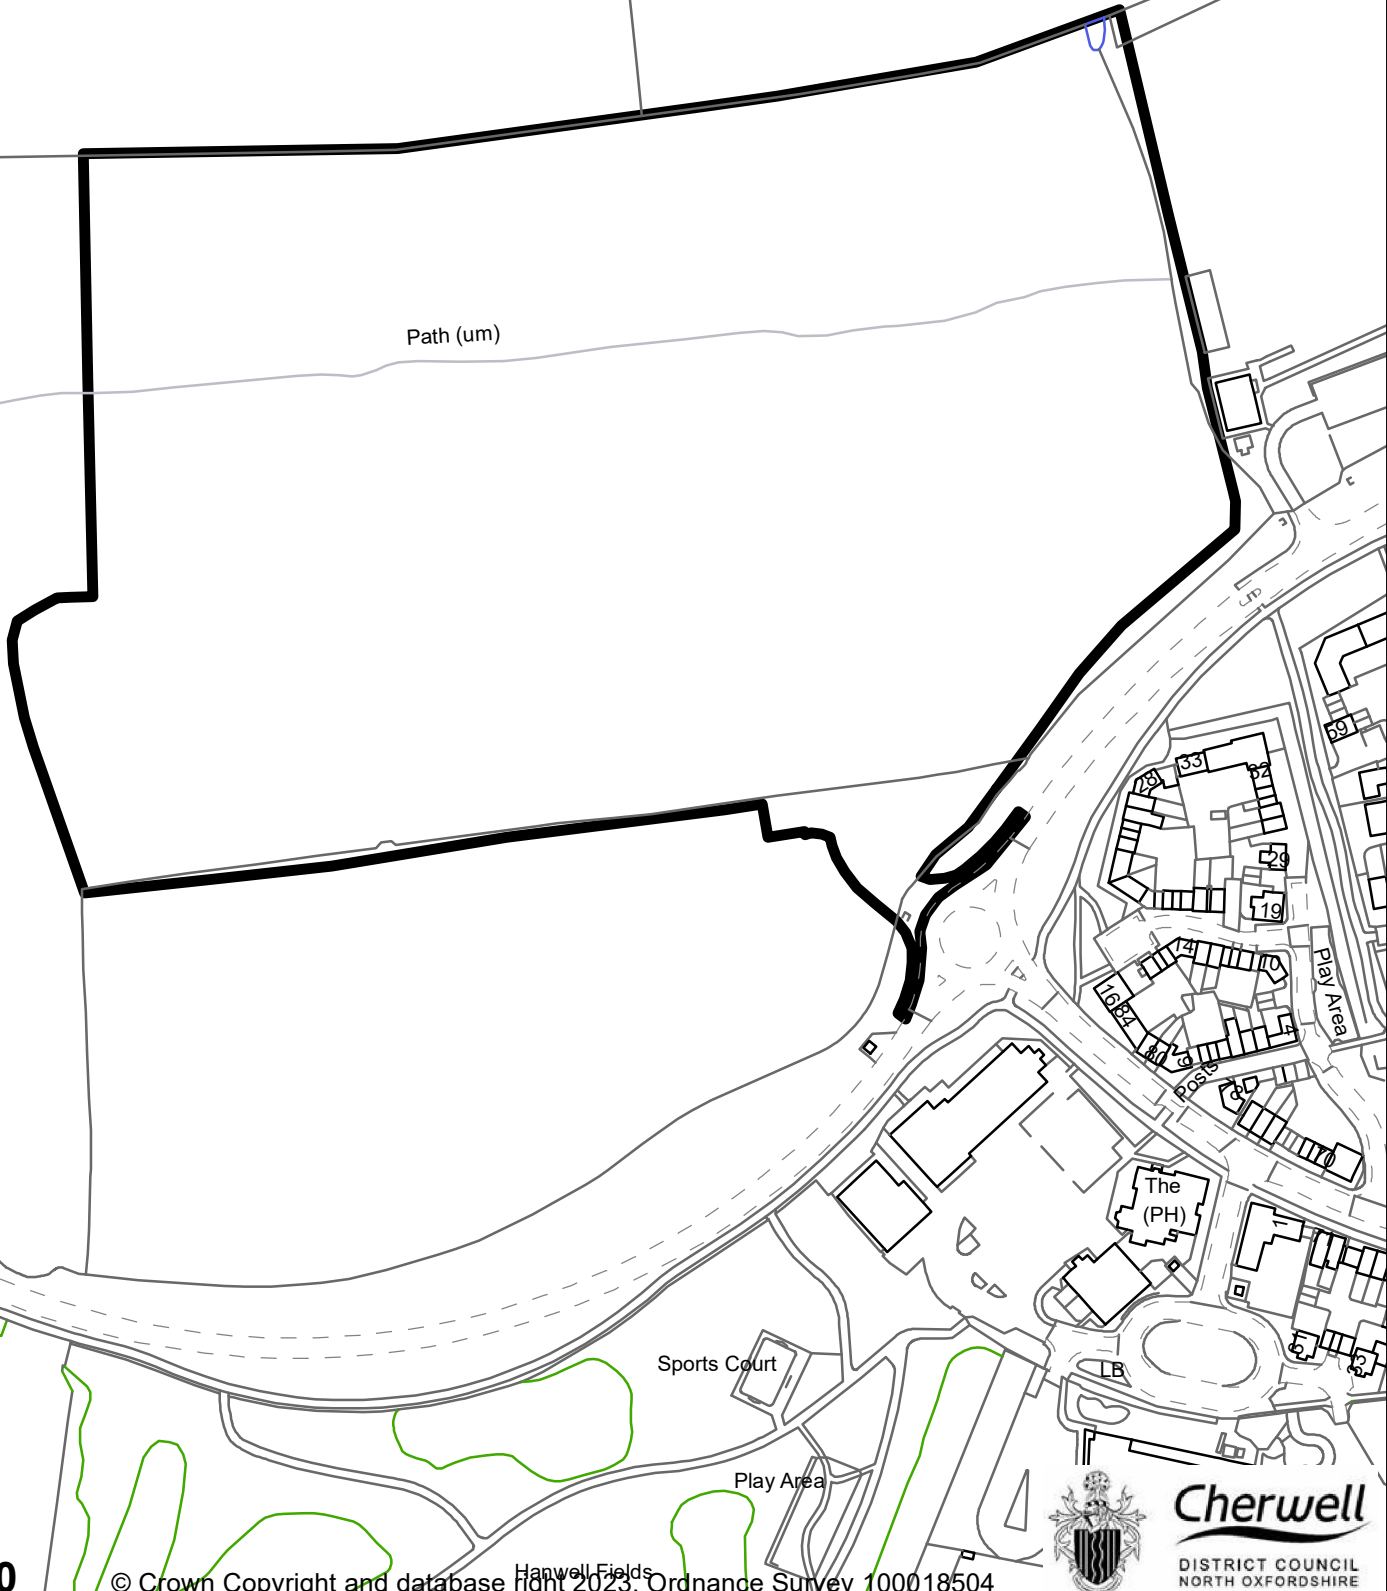

22/03064/OUT

Land Opposite Hanwell Fields Recreation Adj To Dukes Meadow Drive Banbury

1:2,500

© Crown Copyright and database right 2023. Ordnance Survey 100018504

Cherwell
DISTRICT COUNCIL
NORTH OXFORDSHIRE